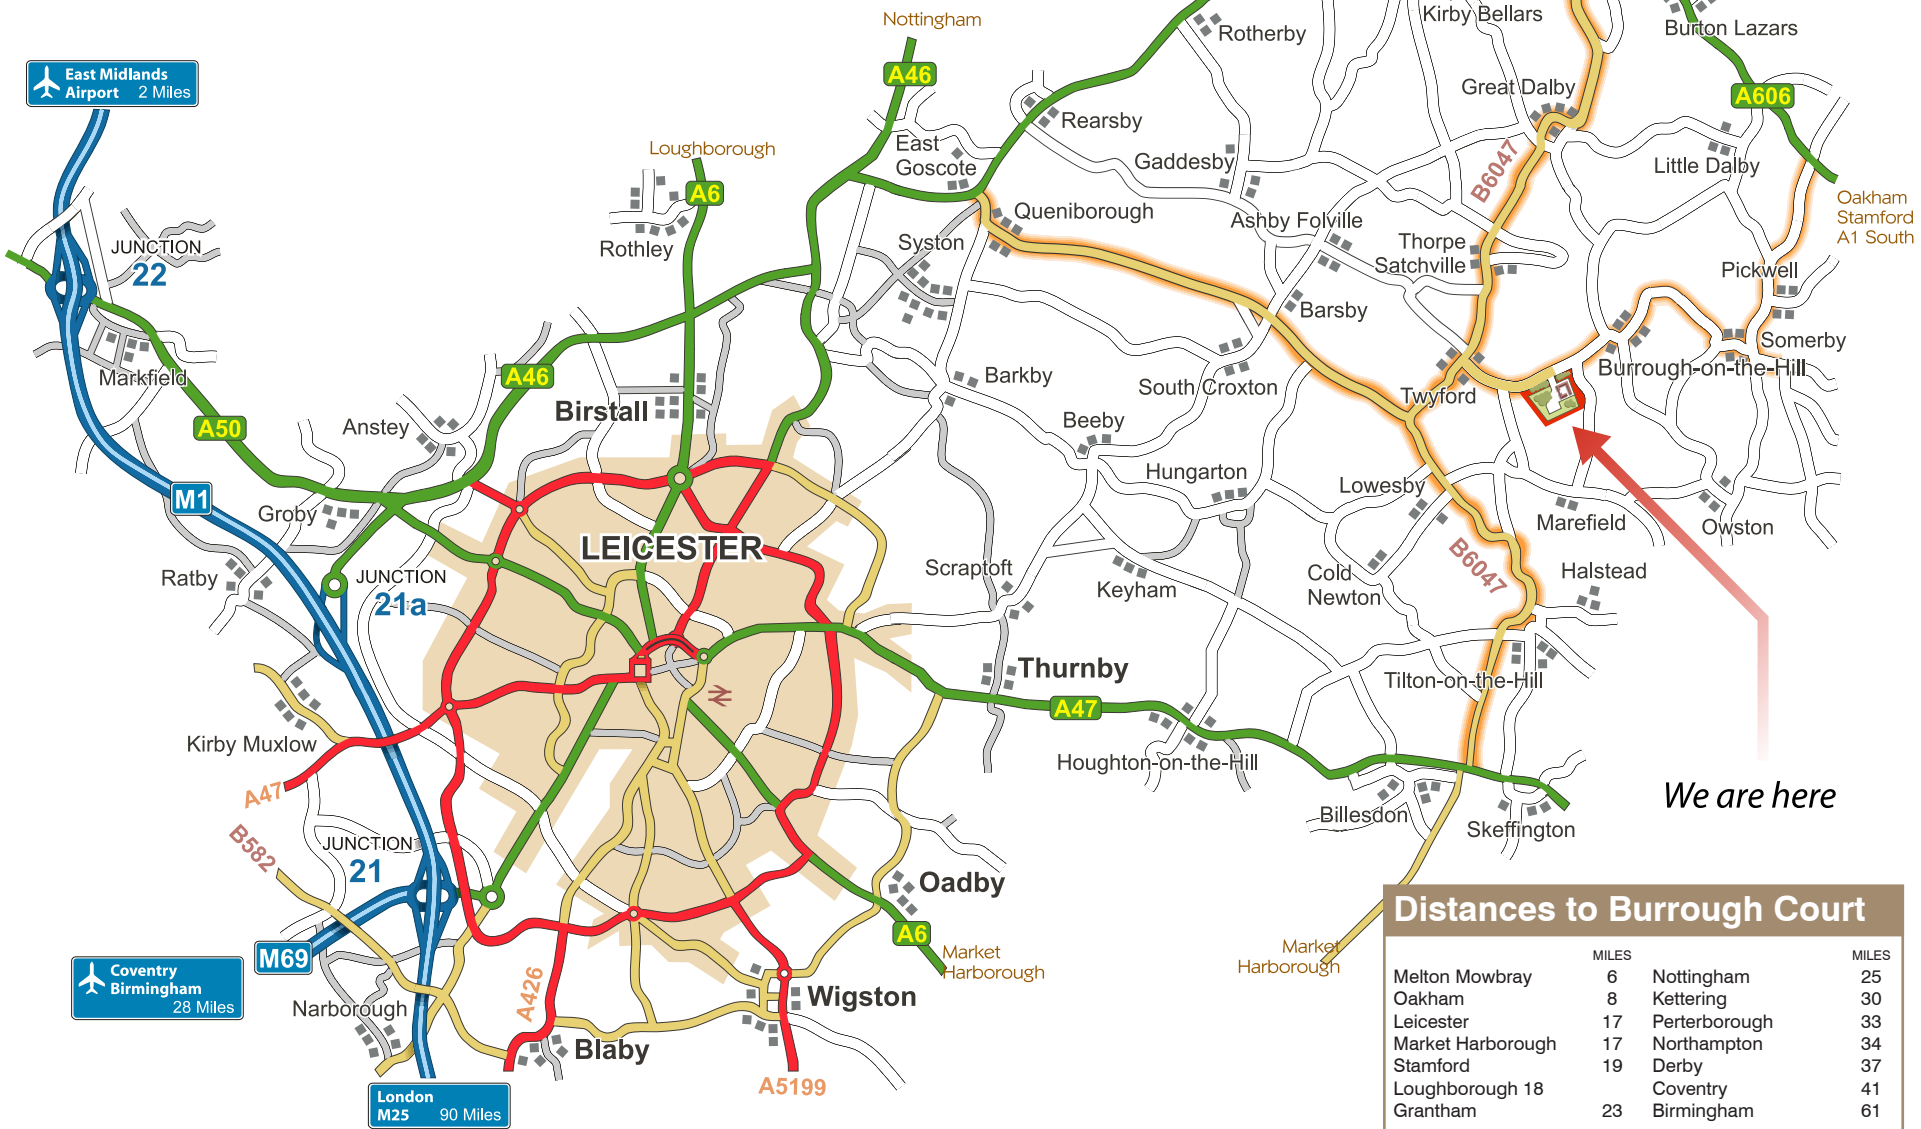

BURROUGH COURT

OFFICES ♦ MEETING ROOMS ♦ BUSINESS UNITS

From Leicester to Melton Mowbray

Location

www.burroughcourt.com

Burrough Court, Burrough-on-the-Hill,
Melton Mowbray, Leicestershire LE14 2QS

Tel: 01 664 454690
Email: enquiries@burroughcourt.com