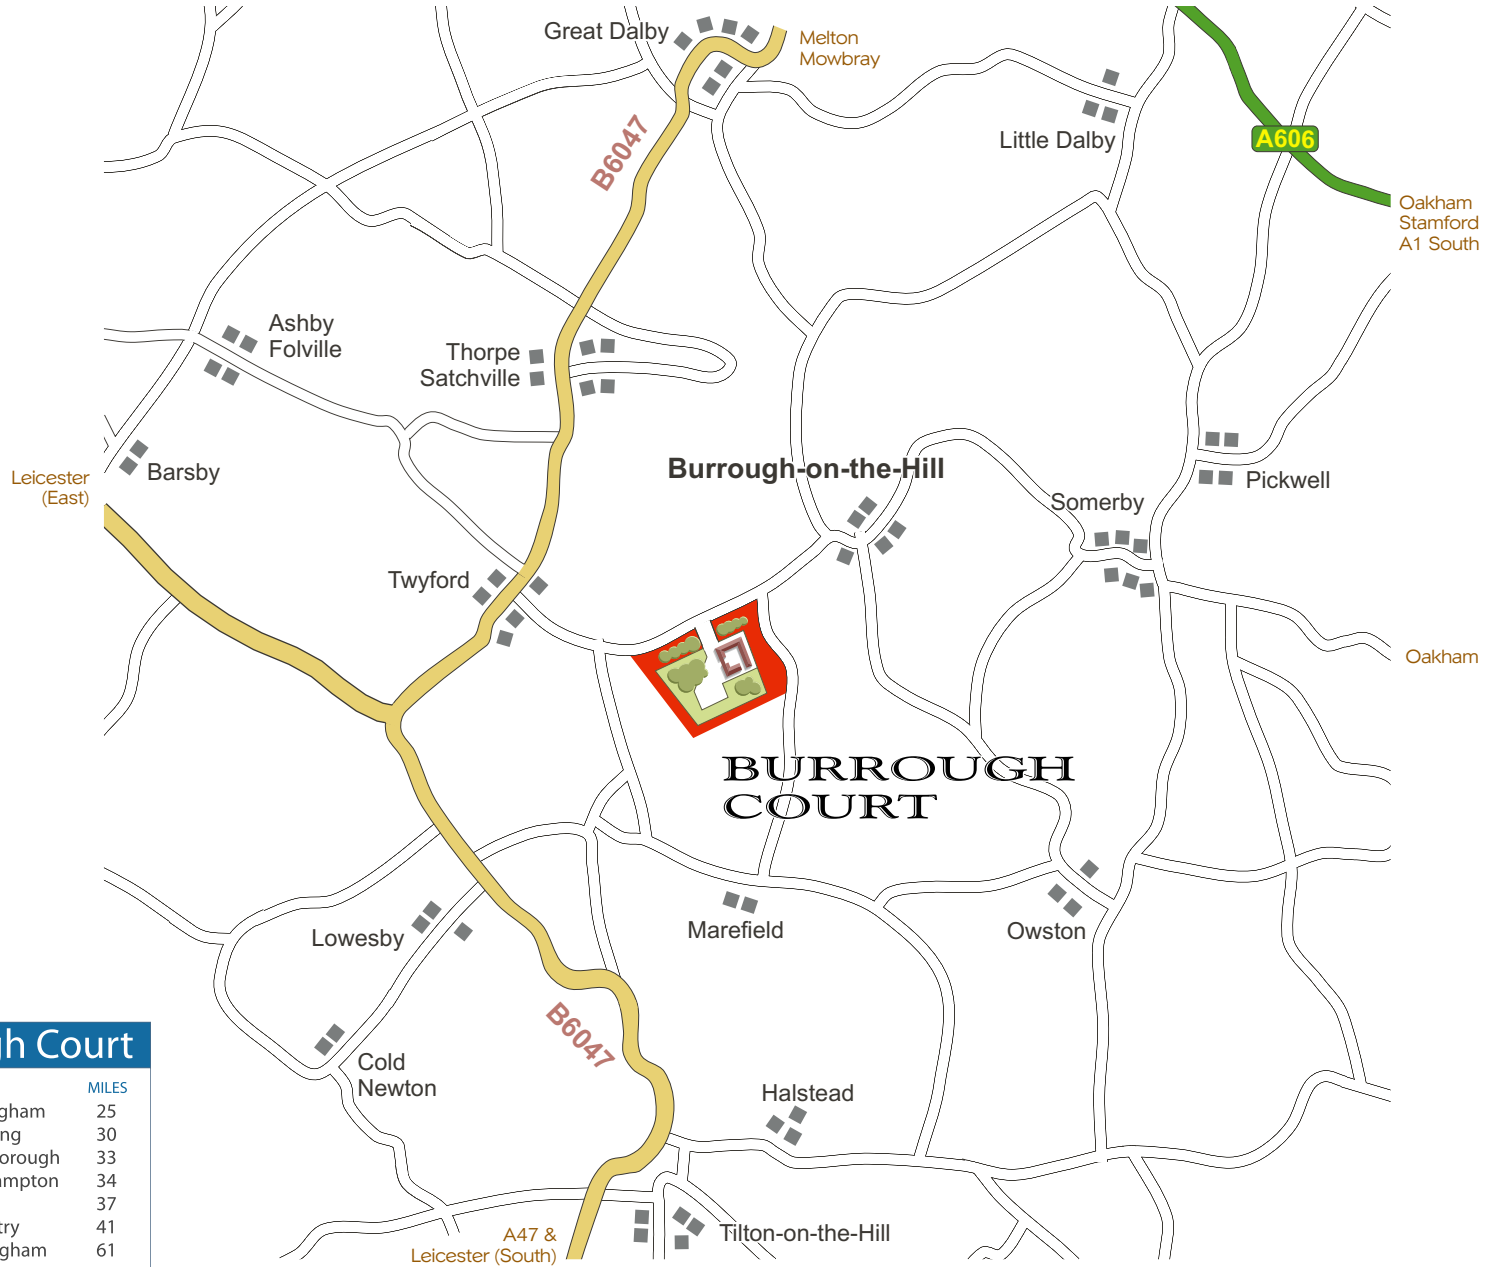

## Local Area

### Distances to Burrough Court

	MILES		MILES
Melton Mowbray	6	Nottingham	25
Oakham	8	Kettering	30
Leicester	17	Peterborough	33
Market Harborough	17	Northampton	34
Stamford	18	Derby	37
Loughborough	18	Coventry	41
Grantham	23	Birmingham	61