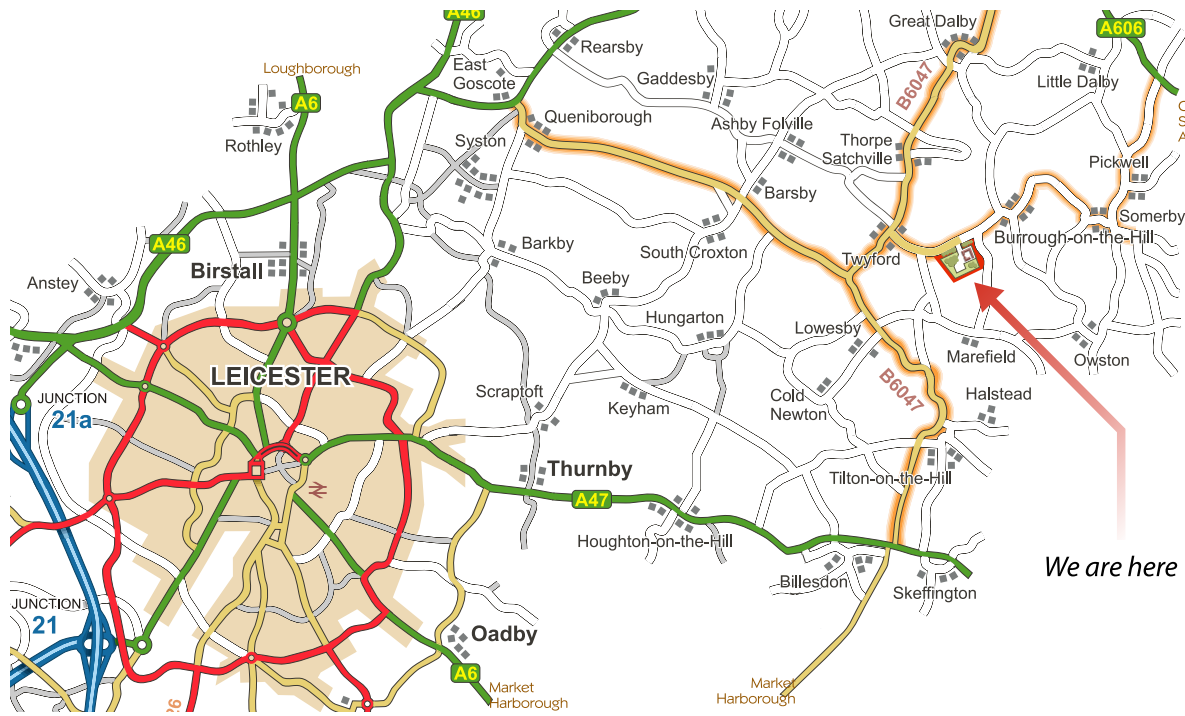

## Offices near Leicester

15 Miles  
from Leicester

Over 23 office units

City of Leicester

Curve Theatre in Leicester

Burrough Court's lovely rural setting

Away from city congestion and parking problems, Burrough Court offers the ultimate business venue for those seeking a credible alternative to a city centre location. Located just 15 miles from the city centre, the surroundings and stunning courtyard setting will help impress potential clients and enhance your brand.