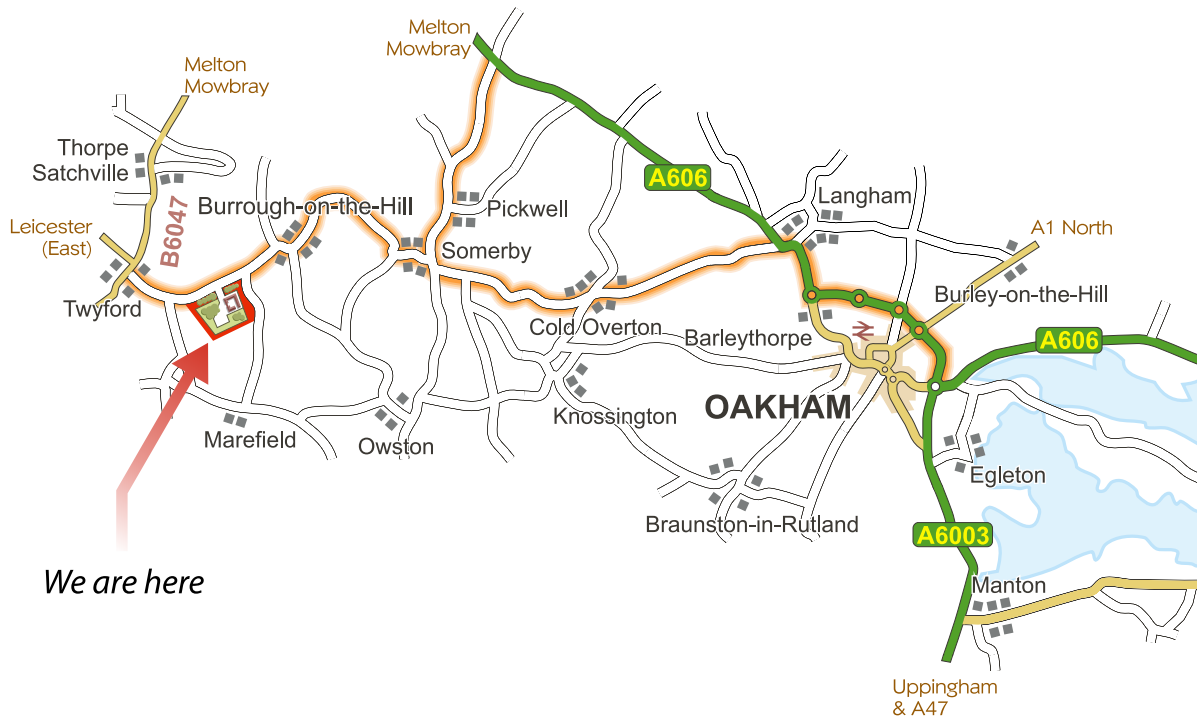

BURROUGH COURT

OFFICES ♦ MEETING ROOMS ♦ BUSINESS UNITS

Est. 1905

Offices near Oakham (in Rutland)

8 Miles
from Oakham

Over 23 office units

Rutland water only 10 miles away

Oakham town only 8 miles away

Lovely rural office environment

Photographs courtesy of Discover Rutland official website

If you're having trouble finding office space in Oakham, why not consider our prestigious offices which are located only 8 miles from Oakham, situated on the border between Leicestershire and Rutland. Enjoy a combination of business and pleasure by inviting clients to explore Rutland Water, Oakham Castle and the bird watching centre at Egleton whilst visiting your company.