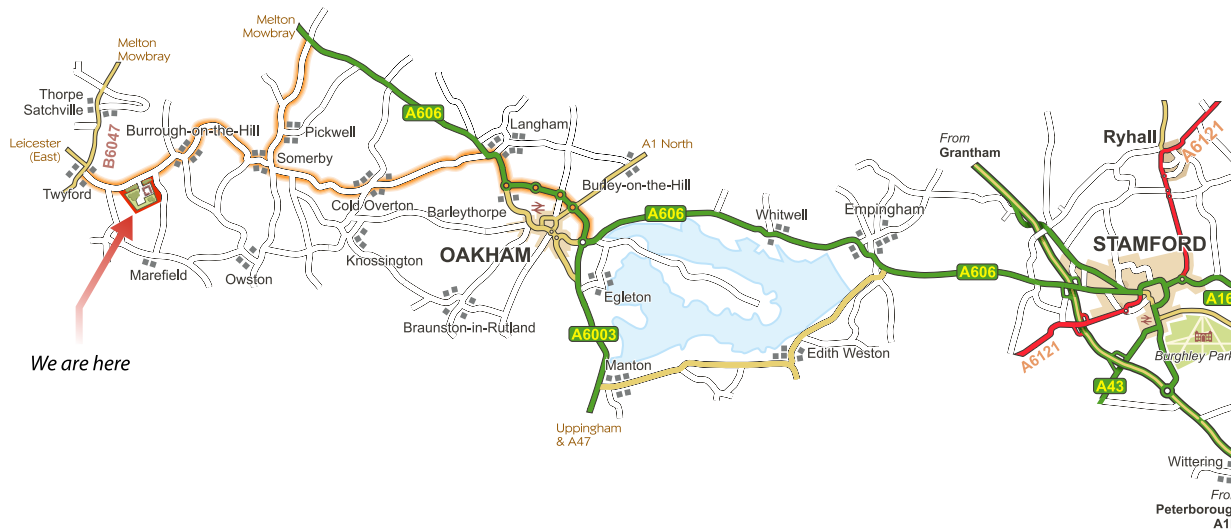

BURROUGH COURT

OFFICES ♦ MEETING ROOMS ♦ BUSINESS UNITS

Est. 1905

Offices near Stamford in Lincolnshire

20 Miles
from Stamford

Over 23 office units

Picturesque Stamford

Stamford town only 20 miles away

Burrough Courts lovely rural setting

Our offices at Burrough Court are only 20 miles away from Stamford, the historic Georgian town which sits on the A1. Commuting to our business venue could not be easier or more enjoyable travelling through beautiful countryside – arrive relaxed and energised for your day's work!